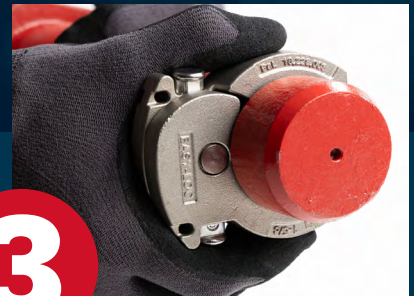

Easy-Loc® Shackle bolt securement made easy

Easy installation:

1

Open collar

2

Push collar onto bolt

3

Close collar

Improve Safety

- Unique patented design provides secondary securement.
- No cotter pin required.
- Provides consistent and secure bolt retention.
- Eliminates puncture hazards associated with cotter pin installation.
- DROPS-capable, minimizes the risk of dropped components.
- Meets all applicable industry performance and quality standards.
- Ergonomically designed for comfortable one-hand operation.

Save Time

- Toolless design enables faster installation.
- Integrated handle on larger sizes allows for safer and easier handling.
- Fewer components enables quicker assembly and reduced installation time.

Crosby®

The logo for CMCO, featuring the letters 'CMCO' in a stylized, white, sans-serif font with a diagonal line through the 'M'.

16 New Capacities

Compatible with Crosby G-2130, G-2140, and G-2160 shackles